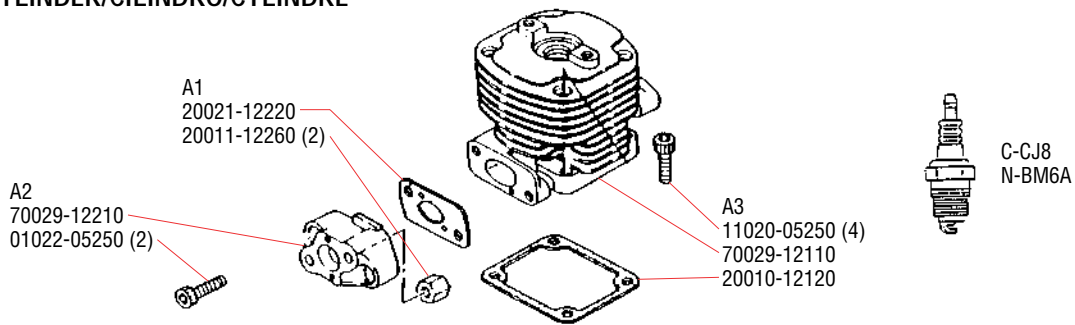

A CYLINDER/CILINDRO/CYLINDRE